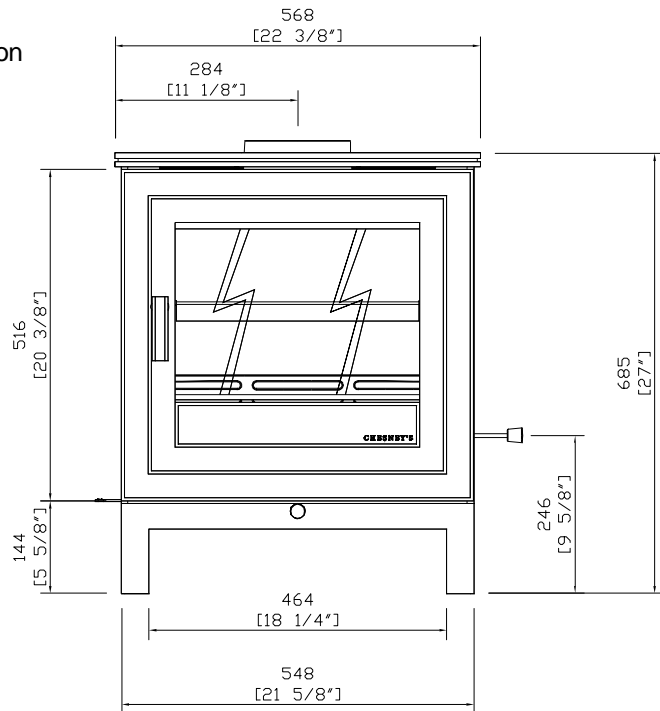

Plan

Perspective View

Front Elevation

Right side Elevation

8 Series - Shoreditch Freestanding Stove

Date: 12/07/2012

CHESNEY'S

Head Office: 194-202 Battersea Park Road, Battersea, London SW11 4ND
 Telephone: 020 7627 1410 Fax: 020 7622 1078
 Web Site: www.chesneys.co.uk E mail: sales@chesneys.co.uk