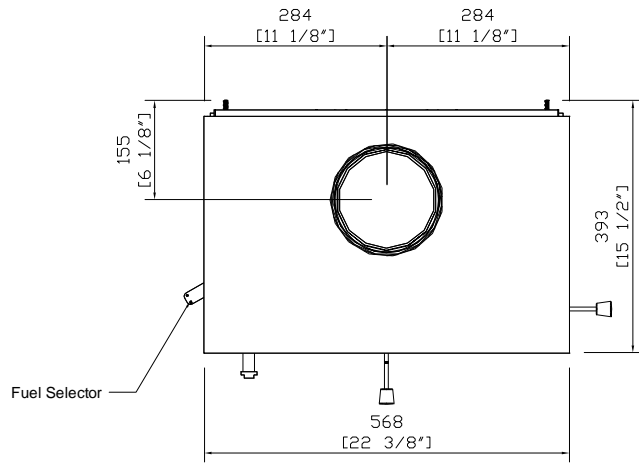

Plan

Perspective View

Front Elevation

Right side Elevation

8 Series - Shoreditch Freestanding Stove

Date: 12/07/2012

CHESNEY'S

Head Office: 194-202 Battersea Park Road, Battersea, London SW11 4ND
 Telephone: 020 7627 1410 Fax: 020 7622 1078
 Web Site: www.chesneys.co.uk E mail: sales@chesneys.co.uk