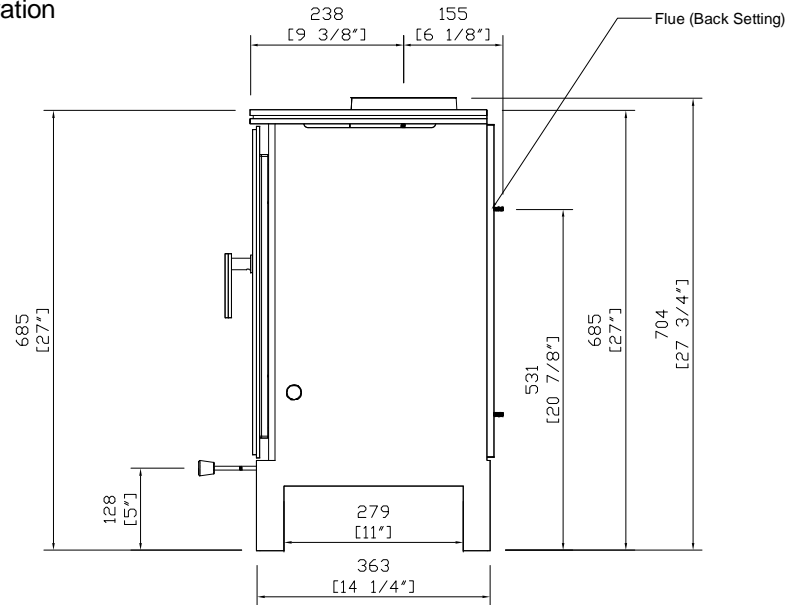

Plan

Perspective View

Front Elevation

Right side Elevation

8 Series - Shoreditch Freestanding Stove

Date: 12/07/2012

CHESNEY'S

Head Office: 194-202 Battersea Park Road, Battersea, London SW11 4ND
 Telephone: 020 7627 1410 Fax: 020 7622 1078
 Web Site: www.chesneys.co.uk E mail: sales@chesneys.co.uk