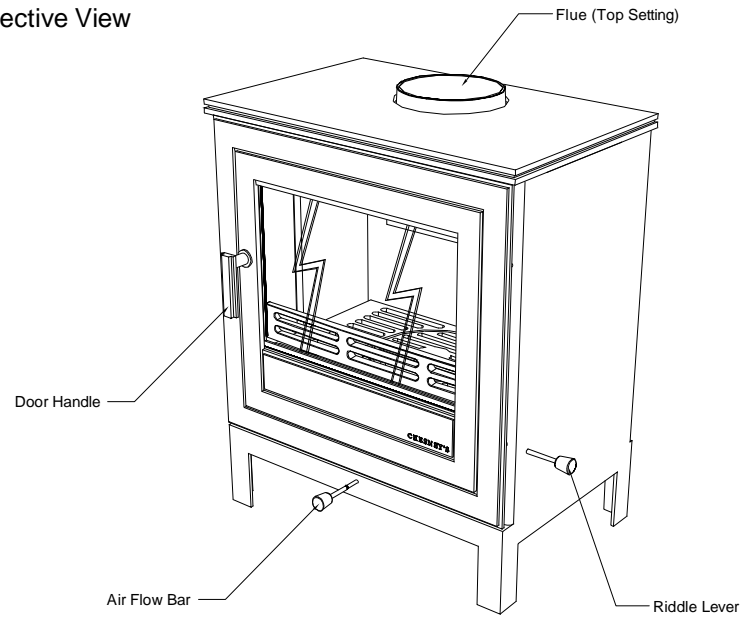

Plan

Perspective View

Front Elevation

Right side Elevation

8 Series - Shoreditch Freestanding Stove

Date: 12/07/2012

CHESNEY'S

Head Office: 194-202 Battersea Park Road, Battersea, London SW11 4ND
 Telephone: 020 7627 1410 Fax: 020 7622 1078
 Web Site: www.chesneys.co.uk E mail: sales@chesneys.co.uk