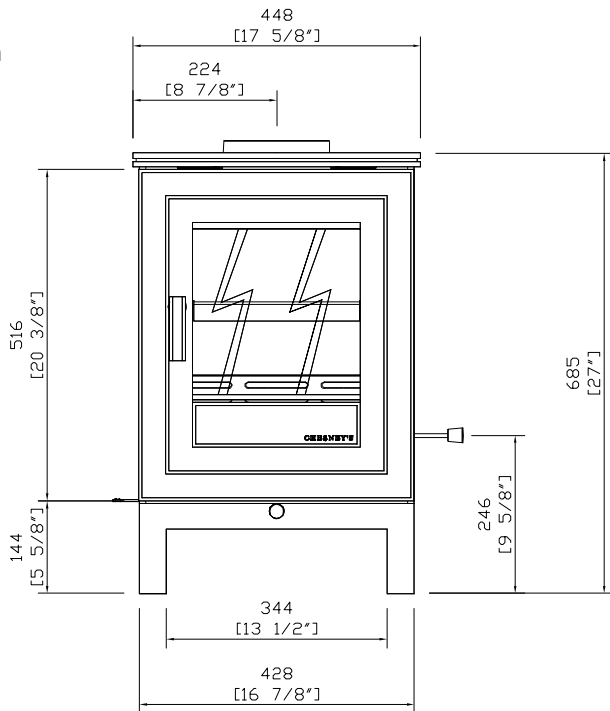

Plan

Perspective View

Front Elevation

Right side Elevation

6 Series - Shoreditch Freestanding Stove

Date: 12/07/2012

**CHESNEY'S**

Head Office: 194-202 Battersea Park Road, Battersea, London SW11 4ND  
 Telephone: 020 7627 1410 Fax: 020 7622 1078  
 Web Site: www.chesneys.co.uk E mail: sales@chesneys.co.uk