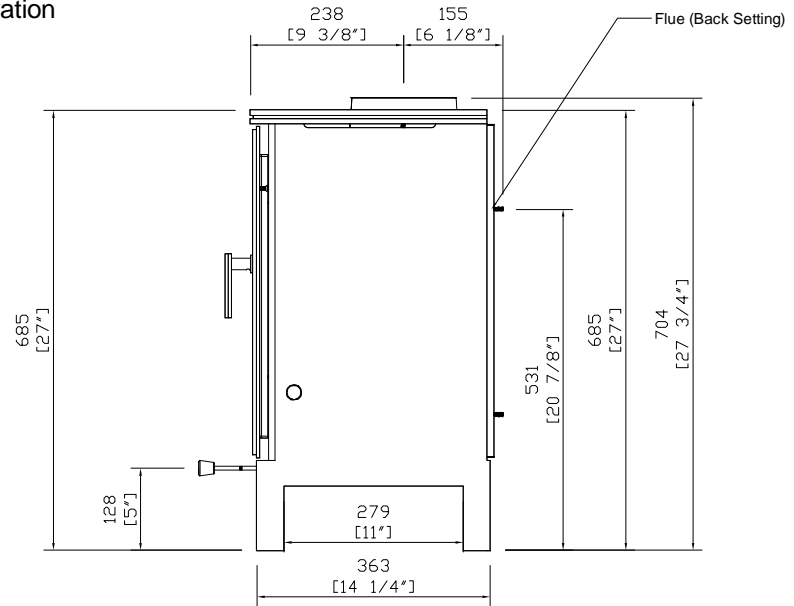

Plan

Perspective View

Front Elevation

Right side Elevation

6 Series - Shoreditch Freestanding Stove

Date: 12/07/2012

**CHESNEY'S**

Head Office: 194-202 Battersea Park Road, Battersea, London SW11 4ND  
 Telephone: 020 7627 1410 Fax: 020 7622 1078  
 Web Site: www.chesneys.co.uk E mail: sales@chesneys.co.uk