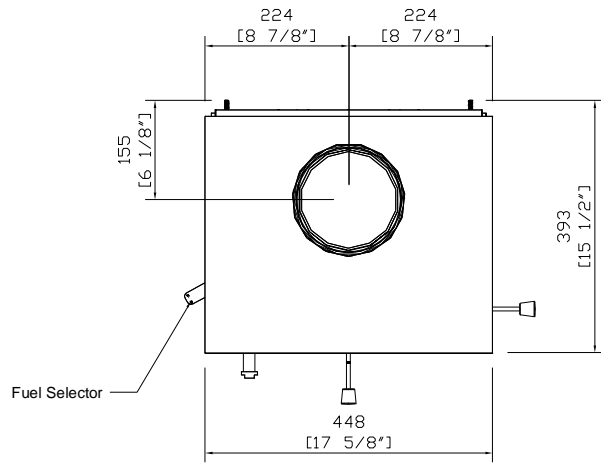

Plan

Perspective View

Front Elevation

Right side Elevation

6 Series - Shoreditch Freestanding Stove

Date: 12/07/2012

**CHESNEY'S**

Head Office: 194-202 Battersea Park Road, Battersea, London SW11 4ND  
 Telephone: 020 7627 1410 Fax: 020 7622 1078  
 Web Site: www.chesneys.co.uk E mail: sales@chesneys.co.uk