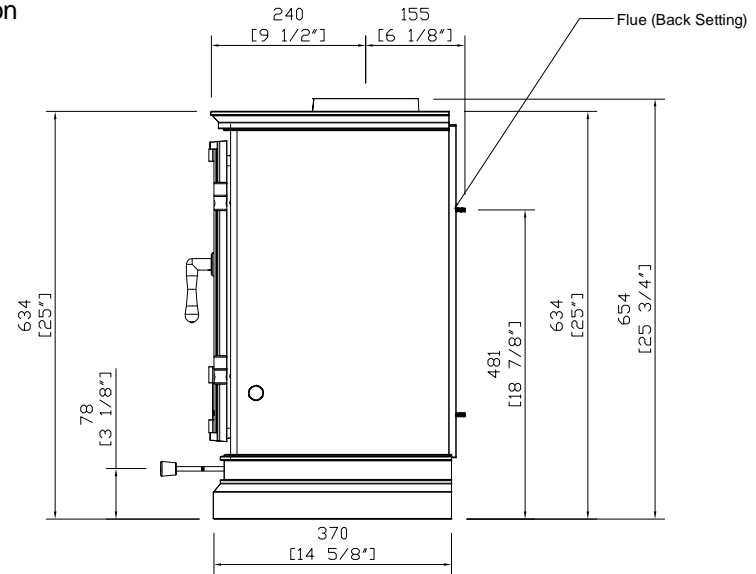

Plan

Perspective View

Front Elevation

Right side Elevation

8 Series - Shipton Freestanding Stove

Date: 12/07/2012

CHESNEY'S

Head Office: 194-202 Battersea Park Road, Battersea, London SW11 4ND
 Telephone: 020 7627 1410 Fax: 020 7622 1078
 Web Site: www.chesneys.co.uk E mail: sales@chesneys.co.uk