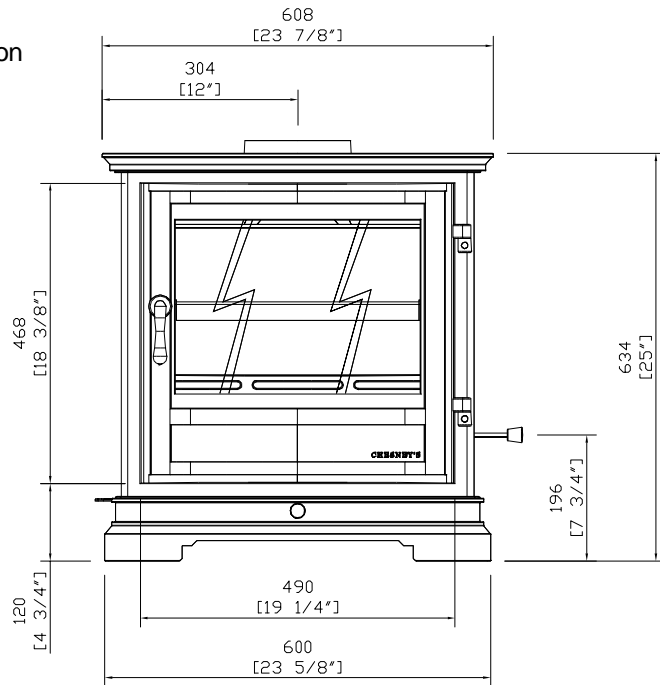

Plan

Perspective View

Front Elevation

Right side Elevation

8 Series - Shipton Freestanding Stove

Date: 12/07/2012

CHESNEY'S

Head Office: 194-202 Battersea Park Road, Battersea, London SW11 4ND
 Telephone: 020 7627 1410 Fax: 020 7622 1078
 Web Site: www.chesneys.co.uk E mail: sales@chesneys.co.uk