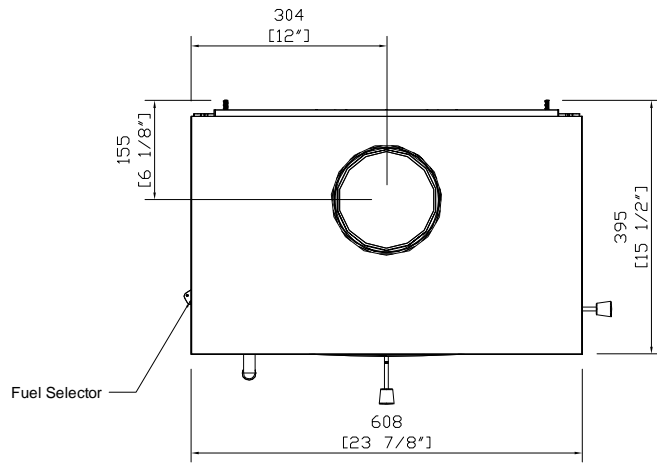

Plan

Perspective View

Front Elevation

Right side Elevation

8 Series - Shipton Freestanding Stove

Date: 12/07/2012

CHESNEY'S

Head Office: 194-202 Battersea Park Road, Battersea, London SW11 4ND
 Telephone: 020 7627 1410 Fax: 020 7622 1078
 Web Site: www.chesneys.co.uk E mail: sales@chesneys.co.uk