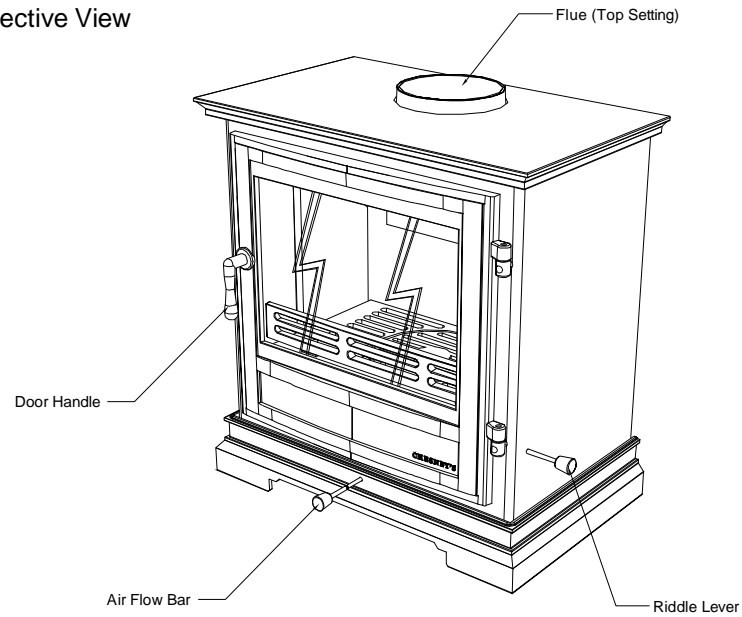

Plan

Perspective View

Front Elevation

Right side Elevation

8 Series - Shipton Freestanding Stove

Date: 12/07/2012

CHESNEY'S

Head Office: 194-202 Battersea Park Road, Battersea, London SW11 4ND
 Telephone: 020 7627 1410 Fax: 020 7622 1078
 Web Site: www.chesneys.co.uk E mail: sales@chesneys.co.uk