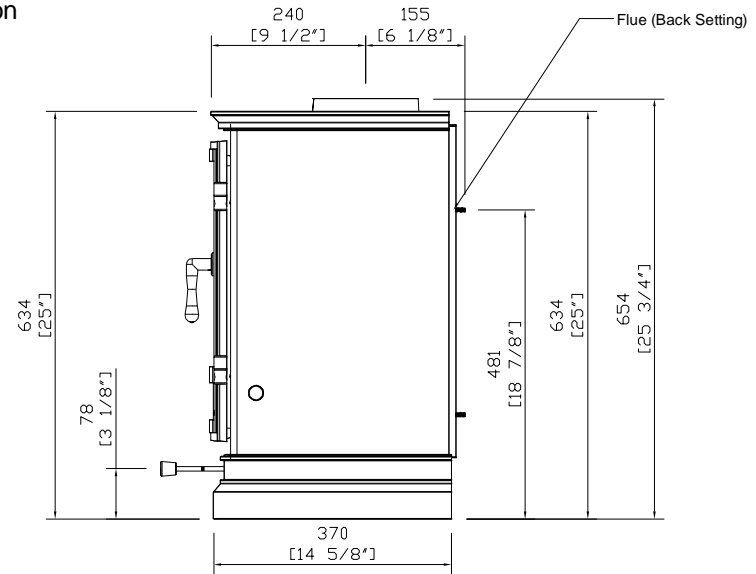

Plan

Perspective View

Front Elevation

Right side Elevation

6 Series - Shipton Freestanding Stove

Date: 12/07/2012

CHESNEY'S

Head Office: 194-202 Battersea Park Road, Battersea, London SW11 4ND
 Telephone: 020 7627 1410 Fax: 020 7622 1078
 Web Site: www.chesneys.co.uk E mail: sales@chesneys.co.uk