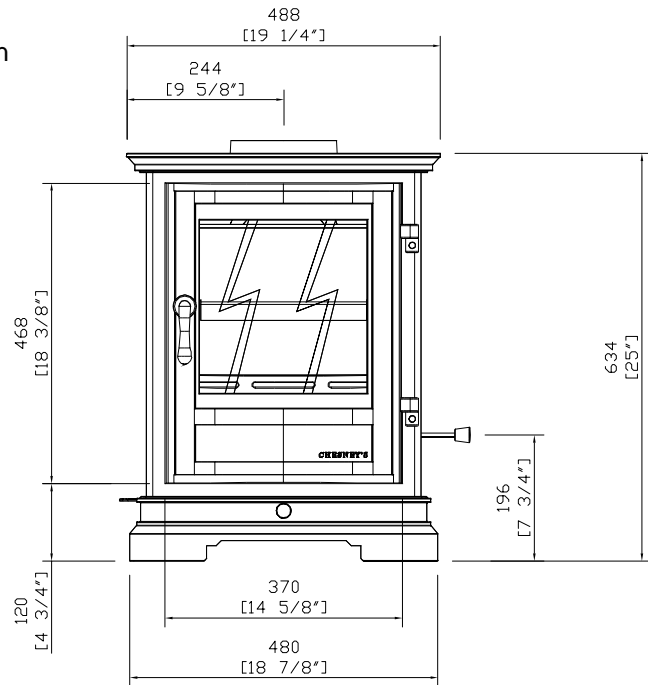

Plan

Perspective View

Front Elevation

Right side Elevation

6 Series - Shipton Freestanding Stove

Date: 12/07/2012

CHESNEY'S

Head Office: 194-202 Battersea Park Road, Battersea, London SW11 4ND
 Telephone: 020 7627 1410 Fax: 020 7622 1078
 Web Site: www.chesneys.co.uk E mail: sales@chesneys.co.uk