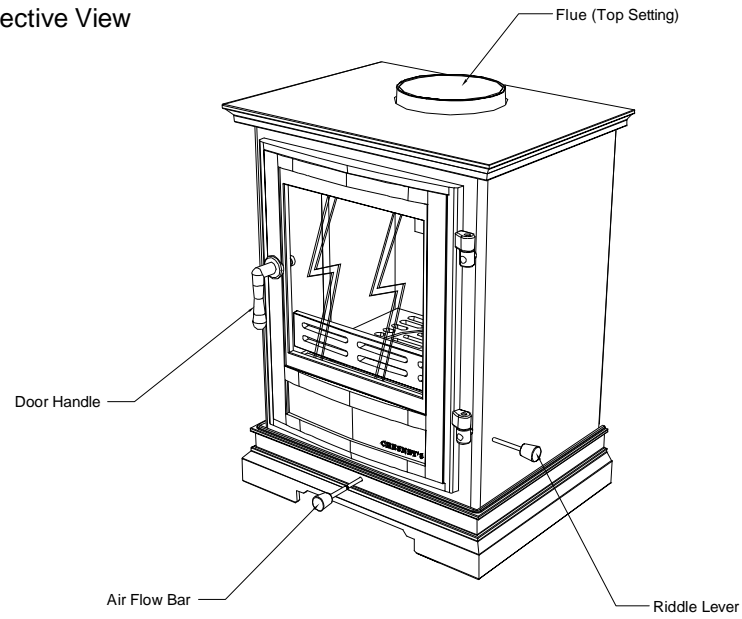

Plan

Perspective View

Front Elevation

Right side Elevation

6 Series - Shipton Freestanding Stove

Date: 12/07/2012

CHESNEY'S

Head Office: 194-202 Battersea Park Road, Battersea, London SW11 4ND
 Telephone: 020 7627 1410 Fax: 020 7622 1078
 Web Site: www.chesneys.co.uk E mail: sales@chesneys.co.uk