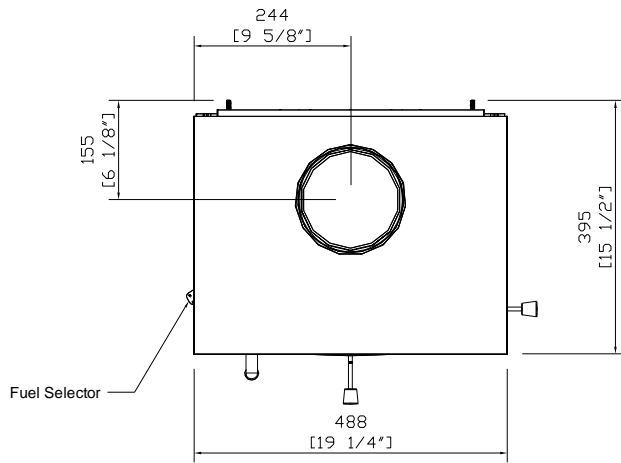

Plan

Perspective View

Front Elevation

Right side Elevation

6 Series - Shipton Freestanding Stove

Date: 12/07/2012

CHESNEY'S

Head Office: 194-202 Battersea Park Road, Battersea, London SW11 4ND
 Telephone: 020 7627 1410 Fax: 020 7622 1078
 Web Site: www.chesneys.co.uk E mail: sales@chesneys.co.uk