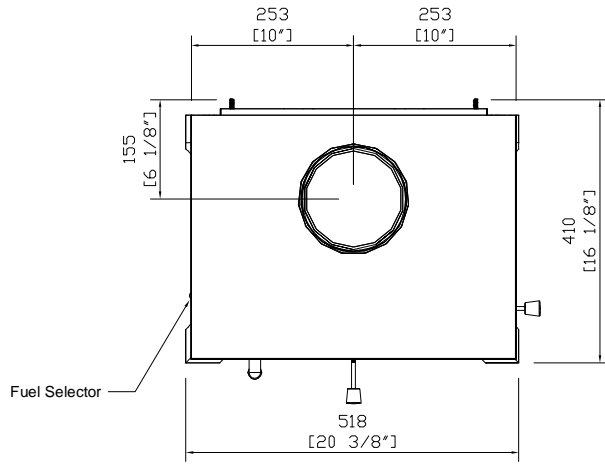

Plan

Perspective View

Front Elevation

Right side Elevation

6 Series - Beaumont Freestanding Stove

Date: 12/07/2012

CHESNEY'S

Head Office: 194-202 Battersea Park Road, Battersea, London SW11 4ND
 Telephone: 020 7627 1410 Fax: 020 7622 1078
 Web Site: www.chesneys.co.uk E mail: sales@chesneys.co.uk