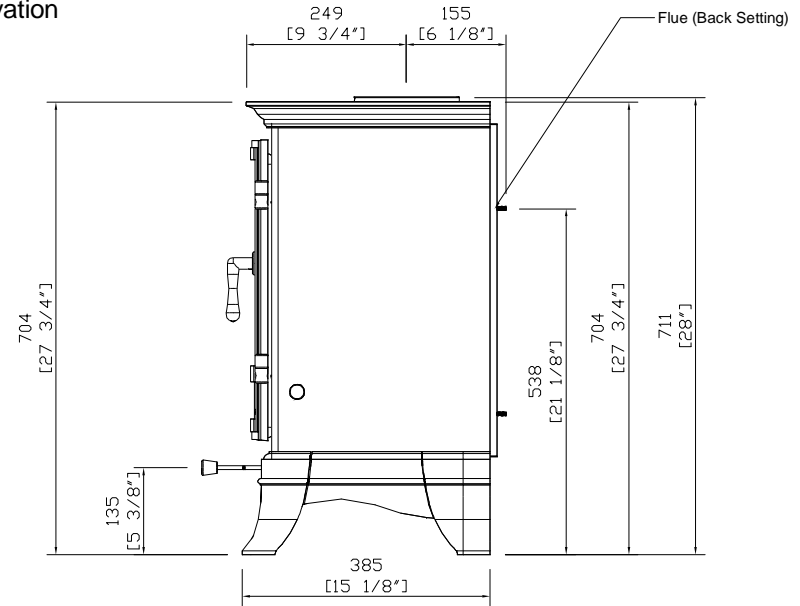

Plan

Perspective View

Front Elevation

Right side Elevation

6 Series - Beaumont Freestanding Stove

Date: 12/07/2012

CHESNEY'S

Head Office: 194-202 Battersea Park Road, Battersea, London SW11 4ND
 Telephone: 020 7627 1410 Fax: 020 7622 1078
 Web Site: www.chesneys.co.uk E mail: sales@chesneys.co.uk