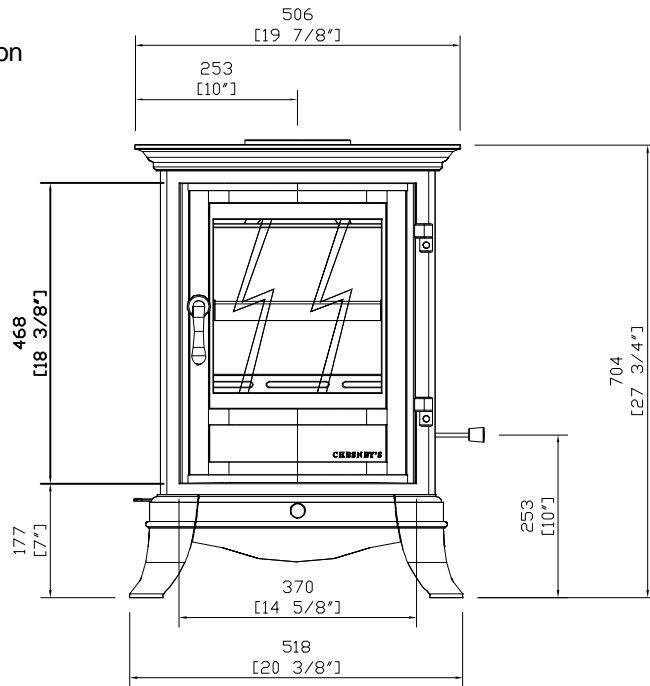

Plan

Perspective View

Front Elevation

Right side Elevation

6 Series - Beaumont Freestanding Stove

Date: 12/07/2012

CHESNEY'S

Head Office: 194-202 Battersea Park Road, Battersea, London SW11 4ND
 Telephone: 020 7627 1410 Fax: 020 7622 1078
 Web Site: www.chesneys.co.uk E mail: sales@chesneys.co.uk